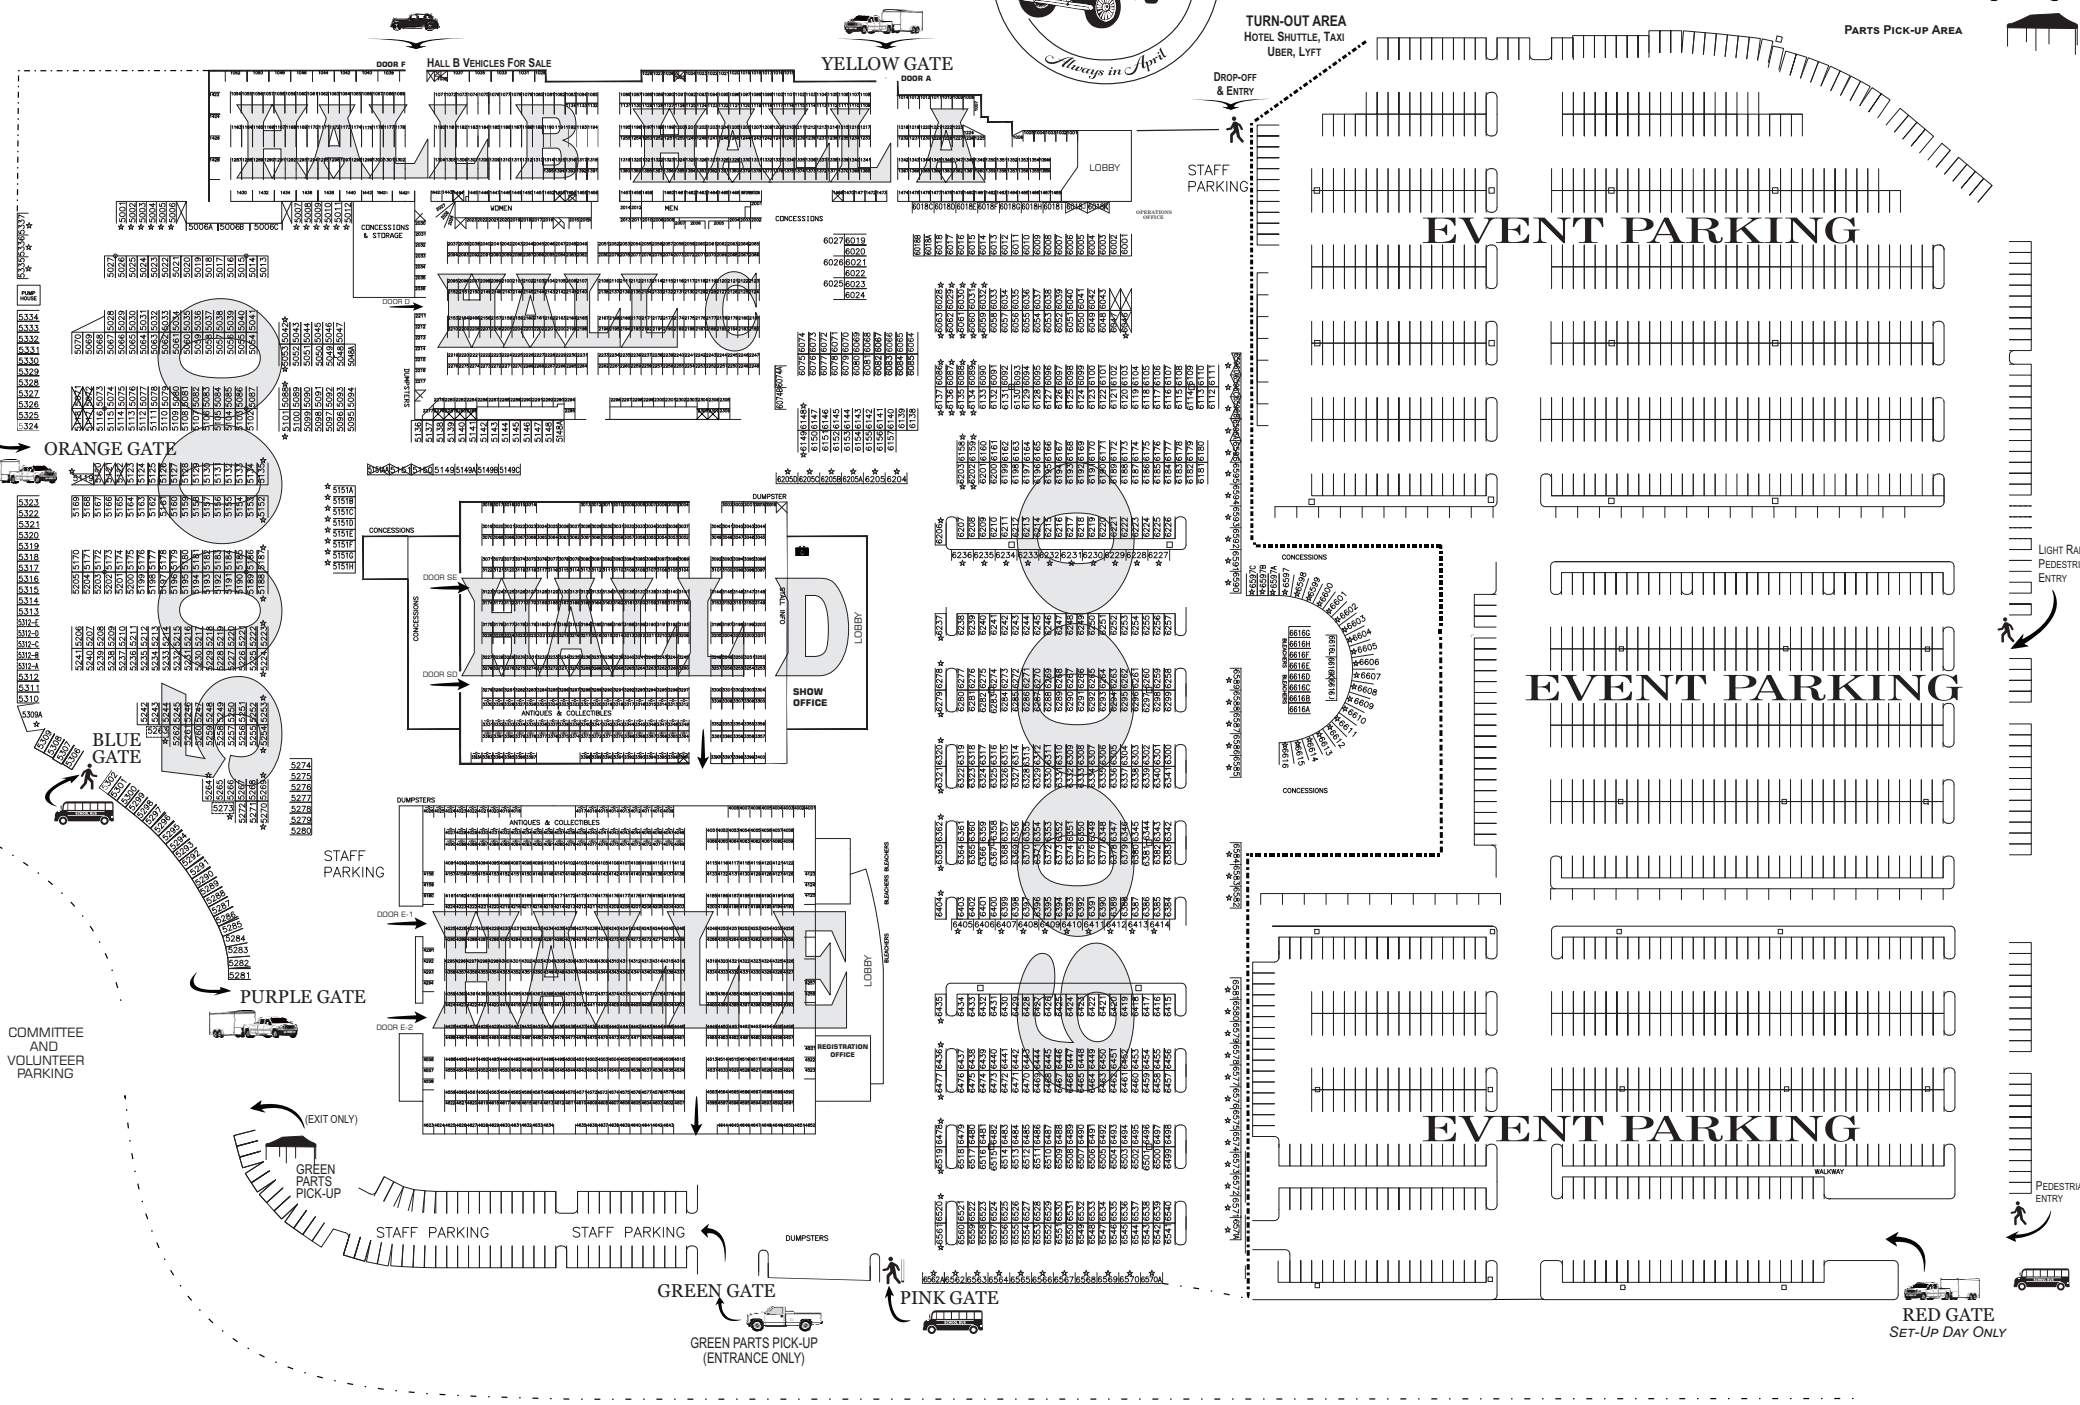

# PORTLAND AUTO SWAP MEET

- PEDESTRIAN: ENTRY
- BUS STOP
- FIRST AID STATION
- VENDOR: ENTRY
- INDOOR VEHICLES FOR SALE: ENTRY
- PARTS PICK-UP: ENTRY
- PARTS PICK-UP AREA

COMMITTEE AND VOLUNTEER PARKING

RED GATE SET-UP DAY ONLY