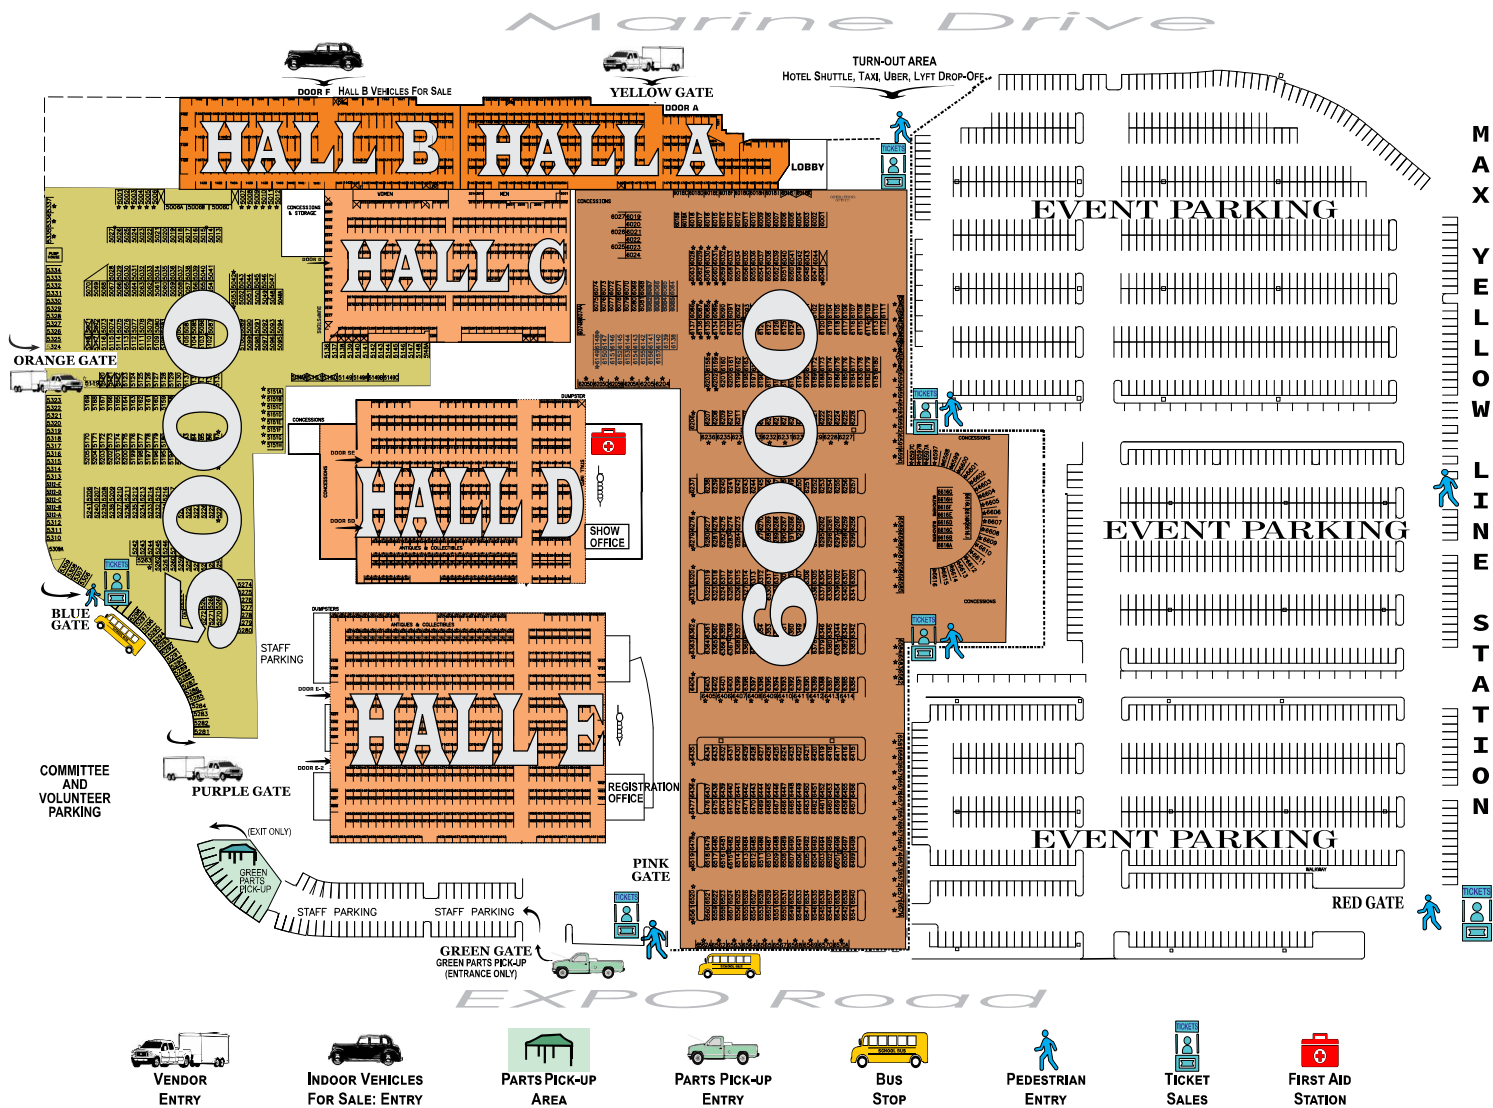

PORTLAND AUTO SWAP MEET

Detailed Maps	Stall Numbers	Pages	Detailed Maps	Stall Numbers	Pages
Hall A/Hall B	1001-1488	5	5000 Area-Outside	5001-5337	9
Hall C	2001-2309	6	6000 Area-Outside	6001-6596D	10
Hall D	3001-3400	7	Company Names with stall numbers		17
Hall E	4001-4652	8	Vendor Names with stall numbers		18-20